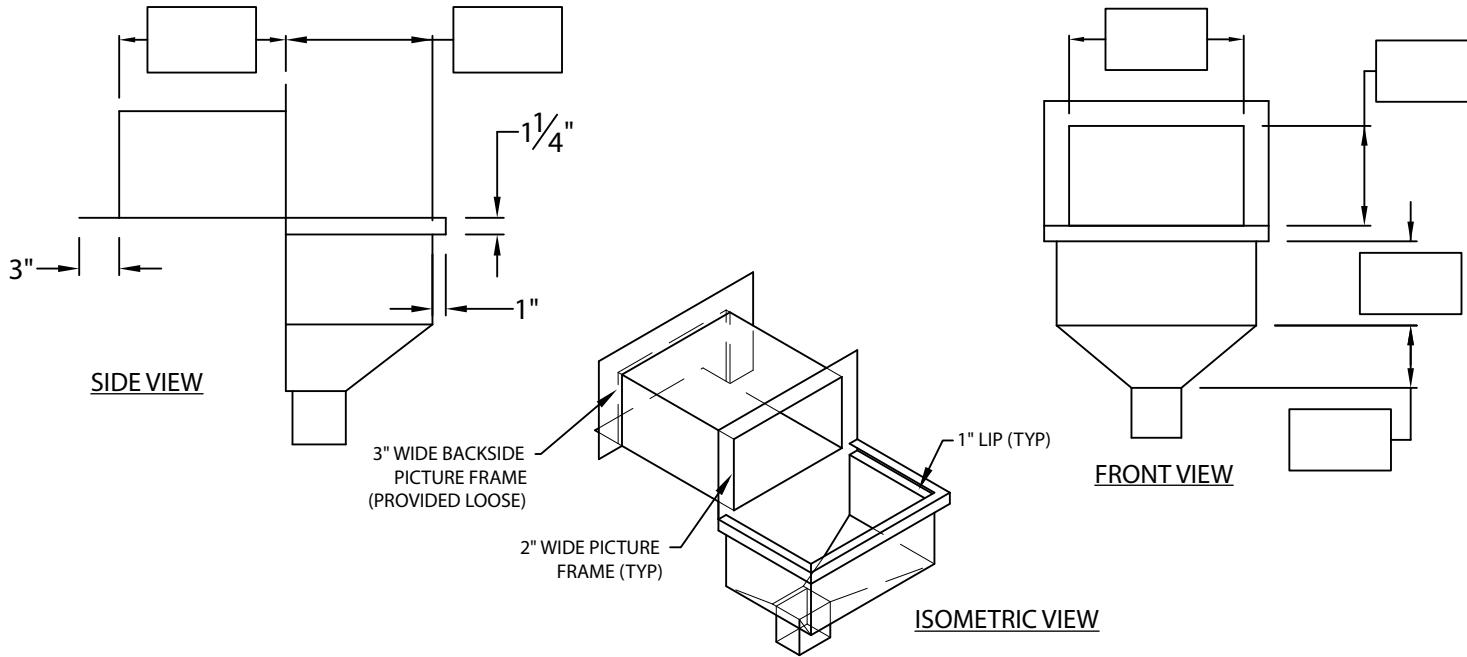

SECUREDGE THRU-WALL SCUPPER STYLE 3 WELDED DROPPED COLLECTOR BOX

NOTES

- Product should be installed per provided installation instructions

DIMENSIONS

PLEASE FILL OUT DIMENSIONS ON DRAWING

MATERIAL (BASED ON WIDTH OR HEIGHT OF BOX)

- .063" Aluminum (Up to 24")
- .080" Aluminum (Over 24" to 48")
- .100" Aluminum (Over 48" to 72")
- .125" Aluminum (Over 72")

Color: _____

Finish: _____

QUANTITIES

_____ Amount Required

Downspout Size _____ x _____