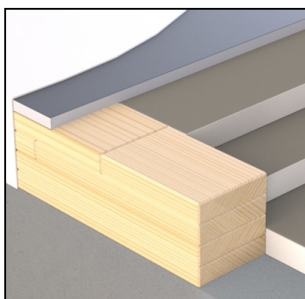

PERIMETER METAL BLOCKING SYSTEM

EdgeBox RI is an innovative product that is an engineered metal replacement system for roof nailers that is compatible with most commercial roofing systems, decks, and insulation types. Using EdgeBox RI you can replace traditional wood blocking or nailers at the perimeter of a low-slope roof and eliminate any concerns about fastener corrosion in ACQ treated wood. EdgeBox RI will not rot, warp, crack, split, insect damage, or mold.

HEIGHT	WIDTH	MATERIAL
1.25" - 6"	3.5" - 6"	20 ga. Galv. Steel Box
6.25" - 12"		20 ga. Galv. Steel with 20 ga. Spine
12.25" - 16"		20 ga. Galv. Steel with 16 ga. Spine

Easy Installation

- Provided in 12'-0" lengths for quicker installation
- Pre-punched holes to ensure proper attachment to the parapet wall
- All fasteners are included to ensure correct use with the roof substrate and lower material costs

* Max Tested Height 4.5" and 5.5" Width.
METL-0361 REV 1024