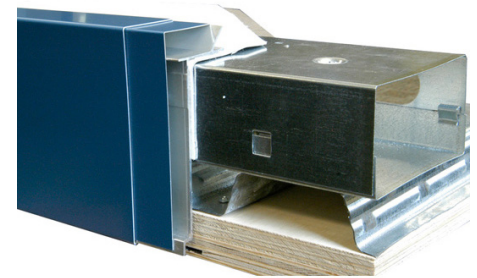

PERIMETER METAL BLOCKING SYSTEM

EdgeBox RI is an innovative product that is an engineered metal replacement system for roof nailers that is compatible with most commercial roofing systems, decks, and insulation types. Using EdgeBox RI you can replace traditional wood blocking or nailers at the perimeter of a low-slope roof and eliminate any concerns about fastener corrosion in ACQ treated wood. EdgeBox RI will not rot, warp, crack, split, insect damage, or mold.

HEIGHT	WIDTH	MATERIAL
1.25" - 6"	3.5" - 6"	20 ga. Galv. Steel Box
6.25" - 12"		20 ga. Galv. Steel with 20 ga. Spine
12.25" - 16"		20 ga. Galv. Steel with 16 ga. Spine

Easy Installation

- Provided in 12'-0" lengths for quicker installation
- Pre-punched holes to ensure proper attachment to the parapet wall
- All fasteners are included to ensure correct use with the roof substrate and lower material costs

Traditional Wood Blocking

EdgeBox RI Engineered Nailer

EDGEBOX RI AT-A-GLANCE

Lifetime, 215 MPH Wind Warranty

ANSI/SPRI/FM 4435/ES-1 Tested*

FM and Miami-Dade Approved*

Enhanced Thermal Performance

Easy to Install End-To-End

* Max Tested Height 4.5" and 5.5" Width.
METL-0361 REV 1024