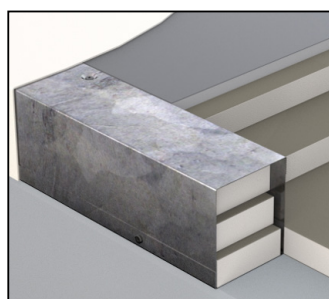

EdgeBox RI Engineered Nailer

EDGEBOX RI AT-A-GLANCE

Lifetime, 215 MPH Wind Warranty

ANSI/SPRI/FM 4435/ES-1 Tested*

FM and Miami-Dade Approved*

Enhanced Thermal Performance

Easy to Install End-To-End

WWW.METALERA.COM | 800-558-2162